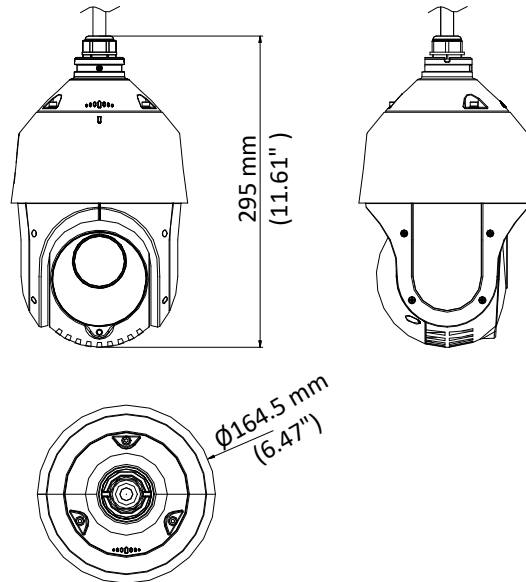

The embedded CMOS chip makes WDR, and real-time 1920 × 1080 resolution possible. With the help of the 25× optical zoom, and IR cut filter, the camera offers more details over an expansive area.

- 1/2.8" HD progressive scan CMOS
- 1920 × 1080 resolution
- 25× optical zoom
- 120 dB true WDR (Wide Dynamic Range)
- Up to 100 m IR distance
- 3D intelligent positioning
- Switchable Turbo HD and CVBS outputs

<b>Infrared</b>	
IR Distance	Up to 100 m
IR Intensity	Automatically adjusted depending on the zoom ratio
<b>Input/Output</b>	
Video Output	1 turbo 1080p output/1 CVBS output, (NTSC or PAL composite, BNC)
RS-485 Interface	Half-duplex mode Self-adaptive HIKVISION, Pelco-P, Pelco-D protocol
UTC function	UTC protocol (or HIKVISION-C protocol in previous DVR)
<b>General</b>	
Menu Language	English
Power	12 VDC Max.20 W (IR:7 W)
Working Temperature	-30° C to 65° C (-22° F to 149° F)
Working Humidity	90% or less
Protection Level	IP66 standard (outdoor dome) TVS 4,000 V lightning protection, surge protection and voltage transient protection
Mounting	Various mounting modes optional
Dimension	Ø 164.5 mm × 295 mm (Ø 6.47" × 11.61")
Weight (approx.)	2 Kg (4.41 lb.)

## Dimensions